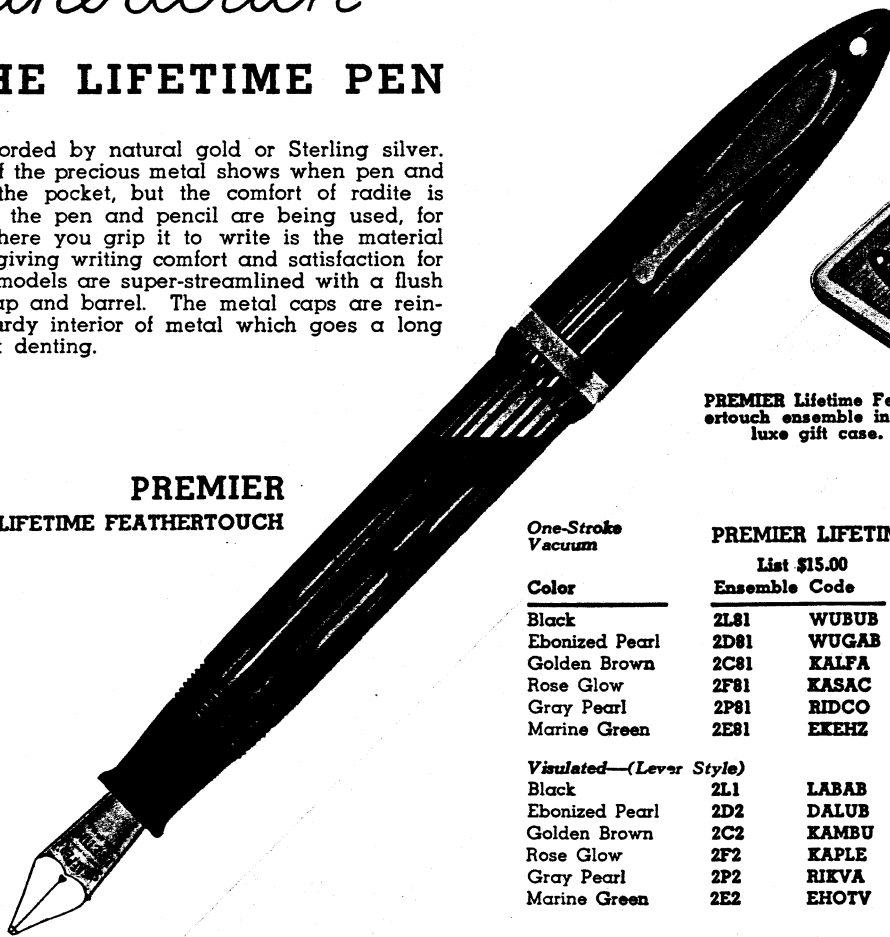

Feathertouch

S THE LIFETIME PEN

urance afforded by natural gold or Sterling silver. splendor of the precious metal shows when pen and il are in the pocket, but the comfort of radite is rent when the pen and pencil are being used, for material where you grip it to write is the material has been giving writing comfort and satisfaction for s. CREST models are super-streamlined with a flush g of the cap and barrel. The metal caps are rein- d by a sturdy interior of metal which goes a long to prevent denting.

PREMIER LIFETIME FEATHERTOUCH

PREMIER Lifetime Feathertouch ensemble in deluxe gift case.